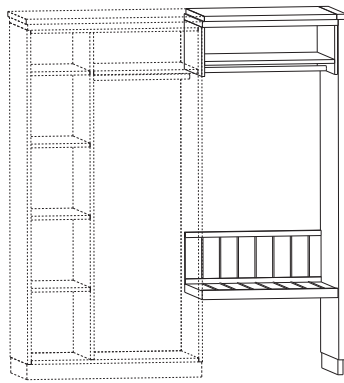

H5861 cm 115x52/75 in 45.3x20.5/29.5
Minibar Möbel LX / Mobile minibar SX / Minibar unit, left

4711 cm 120x35/75 in 47.2x13.8/29.5
Konsole / Consolle / Console

H6601 cm 130x56/75 in 51.2x22/29.5
Schreibtisch / Scrivania / Desk

H6602 cm 120x60/75 in 47.2x23.6/29.5
Schreibtisch / Scrivania / Desk

H1272 cm 125x45/41 in 49.2x17.7/16.1
Bank / Panca / Bench

H1274 cm 120x40/60 in 47.2x15.7/23.6
Kofferablage / Portavaligie / Luggage stand

H9801 cm 61x49/68 in 24x19.3/26.8
Kofferablage / Portavaligie / Luggage stand

H9734 cm 56x10/170 in 22x3.9/66.9
Garderobenelement / Pannello
appendiabiti / Wardrobe element

H9735 cm 56x4/170 in 22x1.6/66.9
Garderobenspiegel / Pannello con
specchio / Wardrobe mirror

H7913 cm 105x61(56)/210 in 41.3x24(22)/82.7
Schrank / Armadio / Wardrobe

H7914 cm 156x61(56)/210 in 61.4x24(22)/82.7
Schrank / Armadio / Wardrobe

H9732 cm 85x61/210 in 33.5x24/82.7
Anbau-Garderobenelement RX / Elemento componibile DX
per armadio / Modular wardrobe element, right