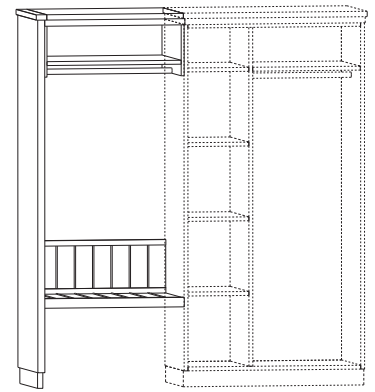

H5861 cm 115x52/75 in 45.3x20.5/29.5
Minibar Möbel LX / Mobile minibar SX / Minibar unit, left

4711 cm 120x35/75 in 47.2x13.8/29.5
Konsole / Consolle / Console

H6601 cm 130x56/75 in 51.2x22/29.5
Schreibtisch / Scrivania / Desk

H6602 cm 120x60/75 in 47.2x23.6/29.5
Schreibtisch / Scrivania / Desk

H1272 cm 125x45/41 in 49.2x17.7/16.1
Bank / Panca / Bench

H1274 cm 120x40/60 in 47.2x15.7/23.6
Kofferablage / Portavaligie / Luggage stand

H9801 cm 61x49/68 in 24x19.3/26.8
Kofferablage / Portavaligie / Luggage stand

H9734 cm 56x10/170 in 22x3.9/66.9
Garderobenelement / Pannello
appendiabiti / Wardrobe element

H9735 cm 56x4/170 in 22x1.6/66.9
Garderobenspiegel / Pannello con
specchio / Wardrobe mirror

H7913 cm 105x61(56)/210 in 41.3x24(22)/82.7
Schrank / Armadio / Wardrobe

H7914 cm 156x61(56)/210 in 61.4x24(22)/82.7
Schrank / Armadio / Wardrobe

H9732 cm 85x61/210 in 33.5x24/82.7
Anbau-Garderobenelement RX / Elemento componibile DX
per armadio / Modular wardrobe element, right