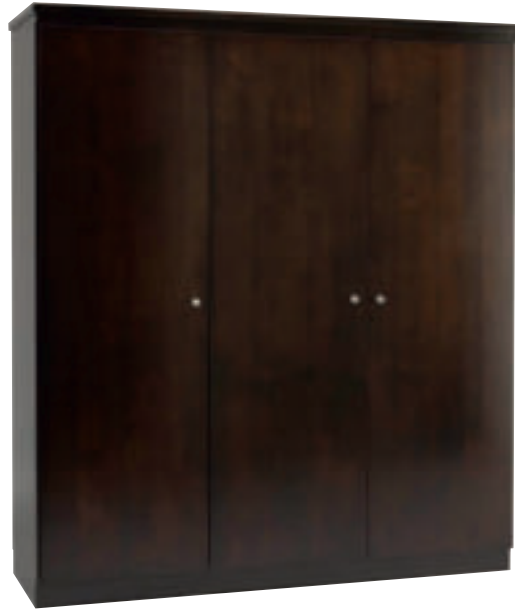

H7914 cm 156x61(56)/210 in 61.4x24(22)/82.7
Schrank / Armadio / Wardrobe