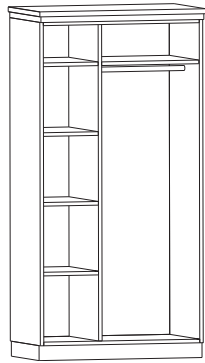

- H5861** Minibar Möbel LX / Mobile
 minibar SX / Minibar unit, left
 cm 115x52/75 in 45.3x20.5/29.5
- H1272** Bank / Panca / Bench
 cm 125x45/41 in 49.2x17.7/16.1

1717 Sessel / Poltrona / Armchair cm 92x95/90/46
in 36.2x37.4/35.4/18.1

H5861 cm 115x52/75 in 45.3x20.5/29.5
Minibar Möbel LX / Mobile minibar SX / Minibar unit, left

4711 cm 120x35/75 in 47.2x13.8/29.5
Konsole / Consolle / Console

H6601 cm 130x56/75 in 51.2x22/29.5
Schreibtisch / Scrivania / Desk

H6602 cm 120x60/75 in 47.2x23.6/29.5
Schreibtisch / Scrivania / Desk

H1272 cm 125x45/41 in 49.2x17.7/16.1
Bank / Panca / Bench

H1274 cm 120x40/60 in 47.2x15.7/23.6
Kofferablage / Portavaligie / Luggage stand

H9801 cm 61x49/68 in 24x19.3/26.8
Kofferablage / Portavaligie / Luggage stand

H9734 cm 56x10/170 in 22x3.9/66.9
Garderobenelement / Pannello
appendiabiti / Wardrobe element

H9735 cm 56x4/170 in 22x1.6/66.9
Garderobenspiegel / Pannello con
specchio / Wardrobe mirror