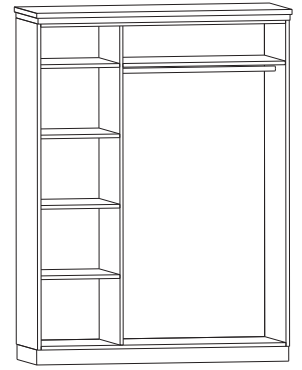

H5861 cm 115x52/75 in 45.3x20.5/29.5
Minibar Möbel LX / Mobile minibar SX / Minibar unit, left

4711 cm 120x35/75 in 47.2x13.8/29.5
Konsole / Consolle / Console

H6601 cm 130x56/75 in 51.2x22/29.5
Schreibtisch / Scrivania / Desk

H6602 cm 120x60/75 in 47.2x23.6/29.5
Schreibtisch / Scrivania / Desk

H1272 cm 125x45/41 in 49.2x17.7/16.1
Bank / Panca / Bench

H1274 cm 120x40/60 in 47.2x15.7/23.6
Kofferablage / Portavaligie / Luggage stand

H9801 cm 61x49/68 in 24x19.3/26.8
Kofferablage / Portavaligie / Luggage stand

H9734 cm 56x10/170 in 22x3.9/66.9
Garderobenelement / Pannello
appendiabiti / Wardrobe element

H9735 cm 56x4/170 in 22x1.6/66.9
Garderobenspiegel / Pannello con
specchio / Wardrobe mirror

H7913 cm 105x61(56)/210 in 41.3x24(22)/82.7
Schrank / Armadio / Wardrobe

H7914 cm 156x61(56)/210 in 61.4x24(22)/82.7
Schrank / Armadio / Wardrobe

H9732 cm 85x61/210 in 33.5x24/82.7
Anbau-Garderobenelement RX / Elemento componibile DX
per armadio / Modular wardrobe element, right